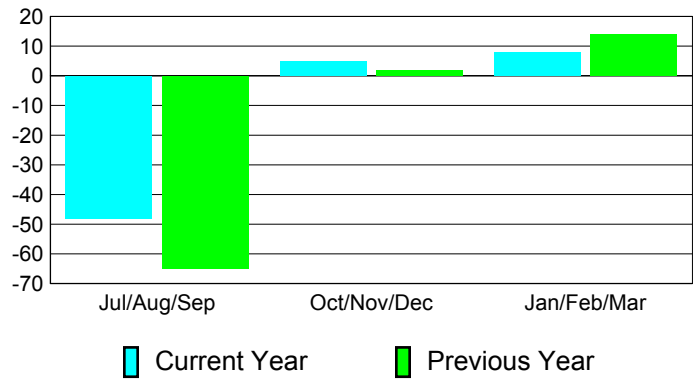

Membership Results 2010-2011

Goal, New, Dropped, Gain/Loss

Comparison of Club Gain/Loss

Current Year Compared to the Previous Year

Comparison of Membership Gain/Loss

Current Year Compared to the Previous Year

YTD Status Quo Clubs 2010-2011

Status Quo Clubs Compared to Status Quo Members

Gender Comparison 2010-2011

Jul/Aug/Sep

Oct/Nov/Dec

Jan/Feb/Mar

Male

Female