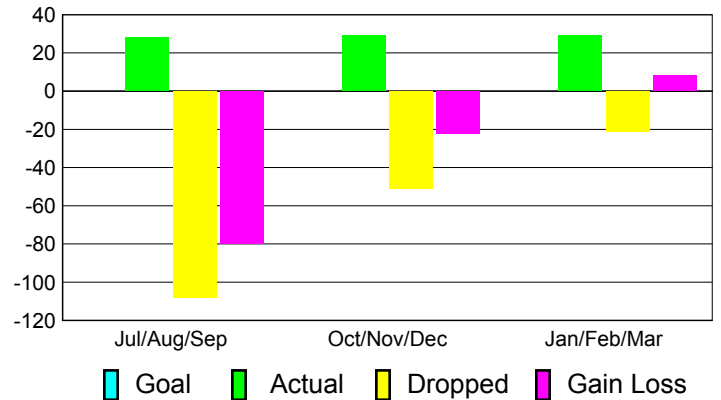

Membership Results 2010-2011

Goal, New, Dropped, Gain/Loss

Comparison of Membership Gain/Loss

Current Year Compared to the Previous Year