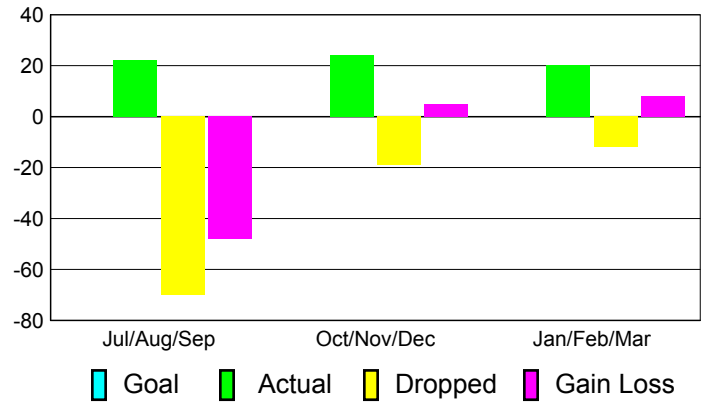

Club Results 2010-2011

Goal, New, Dropped, Gain/Loss

MEMBERSHIP

**Membership Results
2010-2011**

**Membership
2009-2010**

Month	Net Memb Goal	Actual New Memb	Actual Dropped Memb	Gain/Loss of Memb	Gain/Loss of Memb
Jul/Aug/Sep	0	22	-70	-48	-65
Oct/Nov/Dec	0	24	-19	5	2
Jan/Feb/Mar	0	20	-12	8	14
Totals	0	66	-101	-35	-49

Membership Results 2010-2011

Goal, New, Dropped, Gain/Loss

Comparison of Club Gain/Loss

Current Year Compared to the Previous Year

Comparison of Membership Gain/Loss

Current Year Compared to the Previous Year

YTD Status Quo Clubs 2010-2011

Status Quo Clubs Compared to Status Quo Members

Gender Comparison 2010-2011

Jul/Aug/Sep

Oct/Nov/Dec

Jan/Feb/Mar

Male

Female