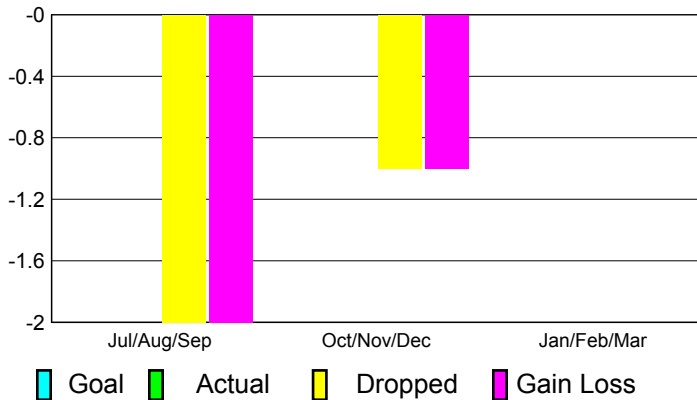

YTD Status Quo Clubs 2010-2011

Status Quo Clubs Compared to Status Quo Members

Gender Comparison 2010-2011

Jul/Aug/Sep

Oct/Nov/Dec

Jan/Feb/Mar

Male

Female

2010-2011 GMT Reports for District (or Undistricted) **District 19 H BRITISH**

GMT: **Andre J Nimchuk**

Location: **BRITISH COLUMBIA**

GMT CA: **2**

CLUBS

**Club Results
2010-2011**

**Clubs
2009-2010**

Month	New Club Goal	Actual New Clubs	Actual Dropped Clubs	Gain/Loss of Clubs	Gain/Loss of Clubs
Jul/Aug/Sep	0	0	-2	-2	0
Oct/Nov/Dec	0	0	-1	-1	0
Jan/Feb/Mar	0	0	0	0	0
Totals	0	0	-3	-3	0

Club Results 2010-2011

Goal, New, Dropped, Gain/Loss

Comparison of Club Gain/Loss

Current Year Compared to the Previous Year

YTD Status Quo Clubs 2010-2011

Status Quo Clubs Compared to Status Quo Members

MEMBERSHIP